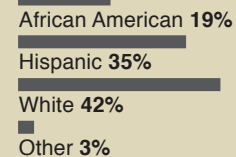

Grades K-5

Frank E. Brigham Academy

Magnet Theme
STEM-infused
International
Baccalaureate

Race/ethnicity

Grades K-5

Combee Academy of Engineering and Design

Magnet Theme
STEM engineering
design and computer
science

Race/ethnicity

Grades 6-8

Daniel Jenkins Academy

Magnet Theme
STEM engineering
design, computer
science, and
environmental science

Race/ethnicity

Grades 5-8

LA Polytech Academy

Magnet Theme
STEM engineering
design and computer
science