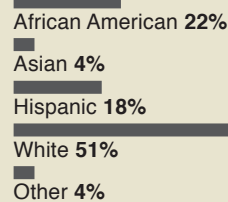

Race/ethnicity