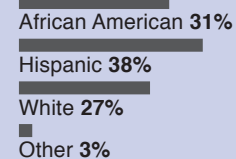

Race/ethnicity

Grades 6-8

Daniel Jenkins Academy

Magnet Theme
STEM engineering
design, computer
science, and
environmental science

Race/ethnicity

Grades 5-8

LA Polytech Academy

Magnet Theme
STEM engineering
design and computer
science

Race/ethnicity

Grades K-8

Rochelle School of the Arts

Magnet Theme
STEAM

Race/ethnicity

NOTE: Some racial/ethnic enrollment data have been suppressed by the Florida Department of Education to ensure student confidentiality.