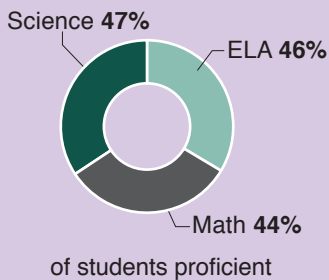

DISTRICT INFORMATION

Race/ethnicity

52% of students eligible for free and reduced-price meals

GRANTEE INFORMATION

5
schools served

10
partner organizations

Project Overview

The School Board of Polk County (Polk County) is revitalizing schools in communities with high poverty and unemployment by significantly revising two existing magnet schools and converting three traditional schools to whole-school magnet programs. Polk County is developing rigorous units of study; implementing innovative STEM and technology-based projects; and providing personalized learning experiences for all students. These Magnet Schools Assistance Program (MSAP)-funded schools address the unique needs of their students and communities by implementing research-based approaches that promote sustainable reform. Working with a variety of partners, the MSAP schools are preparing students with the 21st century skills needed to succeed in Florida's growing STEM workforce. The MSAP schools are attracting students from diverse racial/ethnic and socioeconomic backgrounds – a strategy designed to boost self-esteem, achievement, and positive cross-cultural relations.