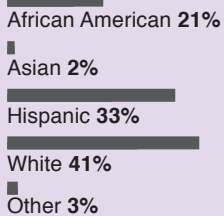

DISTRICT INFORMATION

Race/ethnicity

52% of students eligible for free and reduced-price meals

GRANTEE INFORMATION

5
schools served

10
partner organizations

Project Overview

The School Board of Polk County (Polk County) is revitalizing schools in communities with high poverty and unemployment by significantly revising two existing magnet schools and converting three traditional schools to whole-school magnet programs. Polk County is developing rigorous units of study; implementing innovative STEM and technology-based projects; and providing personalized learning experiences for all students. These Magnet Schools Assistance Program (MSAP)-funded schools address the unique needs of their students and communities by implementing research-based approaches that promote sustainable reform. Working with a variety of partners, the MSAP schools are preparing students with the 21st century skills needed to succeed in Florida's growing STEM workforce. The MSAP schools are attracting students from diverse racial/ethnic and socioeconomic backgrounds – a strategy designed to boost self-esteem, achievement, and positive cross-cultural relations.