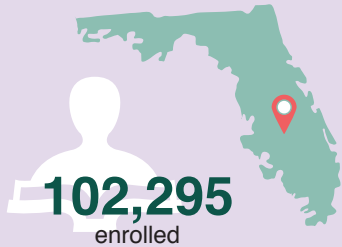

DISTRICT INFORMATION

Race/ethnicity

52% of students eligible for free and reduced-price meals

GRANTEE INFORMATION

5
schools served

10
partner organizations

Project Overview

The School Board of Polk County (Polk County) is revitalizing schools in communities with high poverty and unemployment by significantly revising two existing magnet schools and converting three traditional schools to whole-school magnet programs. Polk County is developing rigorous units of study; implementing innovative STEM and technology-based projects; and providing personalized learning experiences for all students. These Magnet Schools Assistance Program (MSAP)-funded schools address the unique needs of their students and communities by implementing research-based approaches that promote sustainable reform. Working with a variety of partners, the MSAP schools are preparing students with the 21st century skills needed to succeed in Florida's growing STEM workforce. The MSAP schools are attracting students from diverse racial/ethnic and socioeconomic backgrounds – a strategy designed to boost self-esteem, achievement, and positive cross-cultural relations.