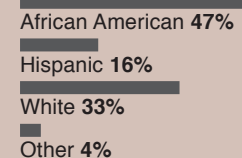

Race/ethnicity

Grades 6-8

Daniel Jenkins Academy

Magnet Theme
STEM engineering
design, computer
science, and
environmental science

Race/ethnicity

Grades 5-8

LA Polytech Academy

Magnet Theme
STEM engineering
design and computer
science

Race/ethnicity

Grades K-8

Rochelle School of the Arts

Magnet Theme
STEAM

Race/ethnicity

NOTE: Some racial/ethnic enrollment data have been suppressed by the Florida Department of Education to ensure student confidentiality.