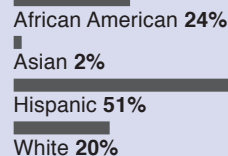

Race/ethnicity

Grades 6-8

Daniel Jenkins Academy

Magnet Theme
STEM engineering
design, computer
science, and
environmental science

Race/ethnicity

Grades 5-8

LA Polytech Academy

Magnet Theme
STEM engineering
design and computer
science

Race/ethnicity

Grades K-8

Rochelle School of the Arts

Magnet Theme
STEAM

Race/ethnicity

NOTE: Some racial/ethnic enrollment data have been suppressed by the Florida Department of Education to ensure student confidentiality.